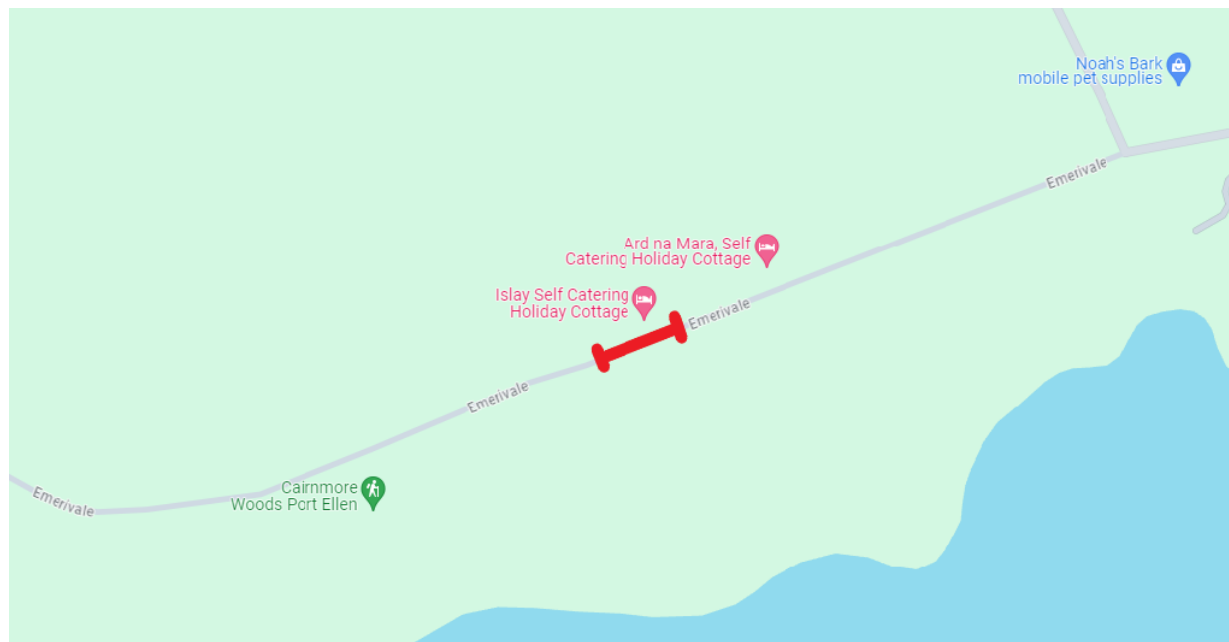

Scottish Water

Trusted to serve Scotland

Taking care of your water supply

Road Closure at Emerivale

- **There will be a Road Closure between Western Cottage and Emerivale Cottage, Emerivale for approx. 4 weeks from 1st April 2024:**
 - **The road will be closed during the following times:**
 - **20:00 – 07:00 hrs**
- **Preparations have been made to mitigate some of the concerns identified due to the road closure:**
 - **Emergency services will be accommodated at all times – this is standard practice during all road closure works undertaken**
 - **Road closure brought forward from 23rd April to 1st April to avoid periods of peak tourism**
 - **A banksman will be in place to guide traffic through the closure at peak ferry times and for any emergency situation**
 - **Essential access for customers who require access to their home/ holiday accommodation/ livestock etc. will be guided through the works – there may be a short waiting period**
- **Please follow all signs put in place during these essential works.**