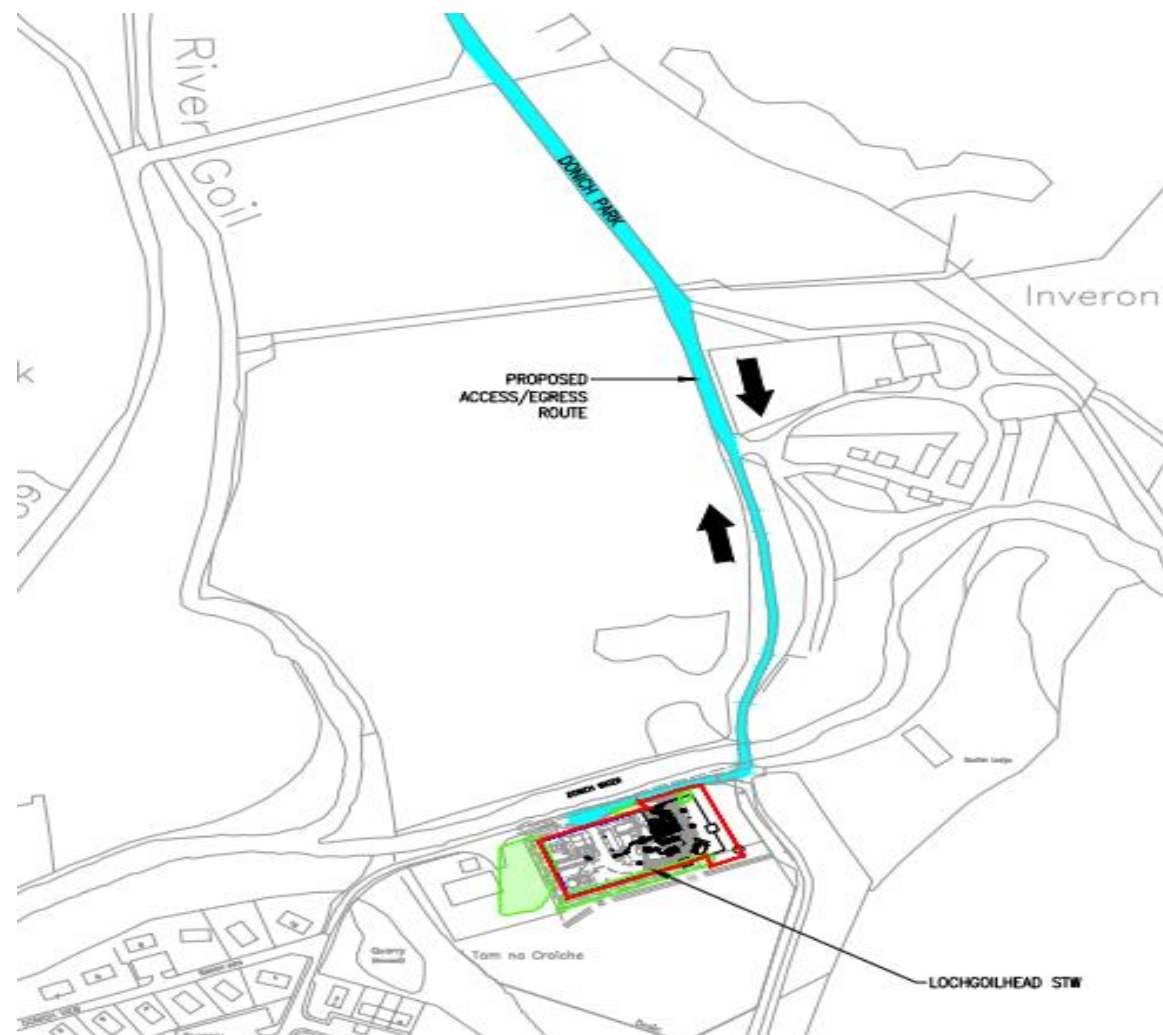

**Scottish
Water**

Trusted to serve Scotland

WGM₇B
JOINT VENTURE

Taking care of your waste water network

Traffic Management – Lochgoilhead Town

- We have considered all options regarding our works traffic, deliveries and contractors accessing the work areas to help minimise any impact on the Lochgoilhead community and ensure everyone's safety.
- No HGVs should travel through Lochgoilhead town – Suppliers and HGV drivers will be fully briefed and given clear directions on the route they should take.
- Lochgoilhead customers may notice increased traffic (light vans and cars) with our construction teams travelling to and from the site making use of the local community facilities, such as accommodation, shopping and recreation.
- Clear signage will be in place, workers will be fully briefed and instructed to drive according to road conditions.